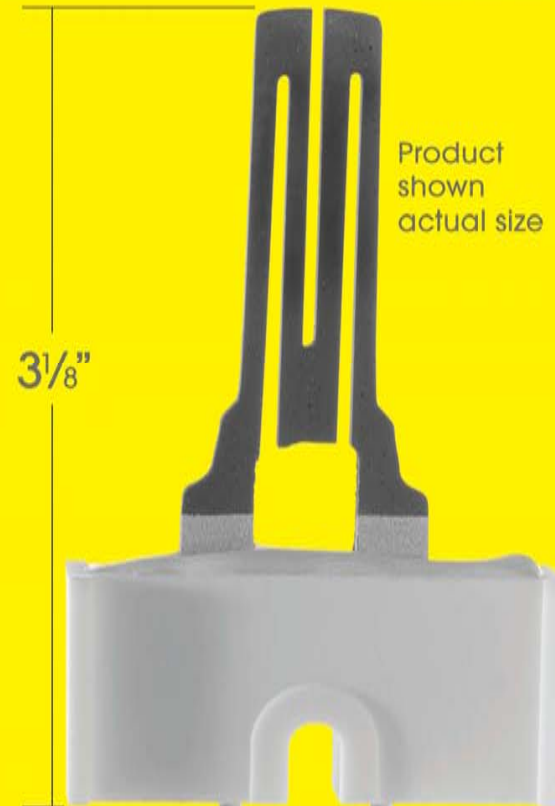

IGN-403

TRUE START[®] Hot Surface Igniter

Includes universal electrical plug connection kit

Replaces:

41-403	767A-370	IGN26
201	DS403	IGN30
271	i360	B138196PO1
271M	1380654	511-330-193

Product shown actual size